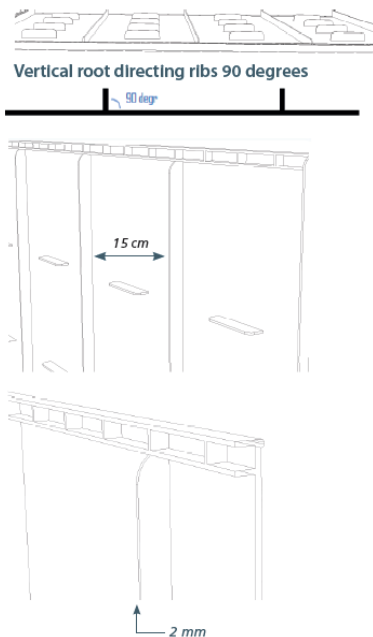

### RootDP Slide

<b>Type:</b>	45, 60	
<b>Material:</b>	Polypropylene PP (100% recycled material)	
<b>Colour:</b>	Black	
	<b>Width</b>	<b>Weight</b>
RDPS045	48-85cm	45cm
RDPS060	48-85cm	60cm
	<b>Packed by</b>	<b>Weight</b>
RDPS045	8pcs/box	10kg/box
RDPS060	8pcs/box	11.8kg/box
<b>HS code:</b>	39202080	

#### Guiding roots down

- Vertical root directing ribs 90°(topview). Continuous ribs from top to bottom. Minimum rib height= 10mm

#### Root overgrowth protection

- A doubled top edge, thickness > 1.55mm

#### Connecting

- RootDP slide can be extended from 48 - 85 cm and combined with the standard RootDirectingPanel to get the desired length